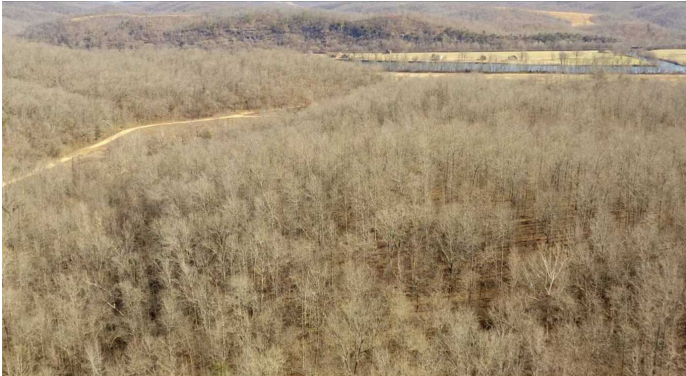

MOSSY OAK PROPERTIES

Mossy Oak Properties Strawberry River Land and Homes

Post Office Box 483
Cave City, AR 72521

Phone: (870) 495-2123

Fax: (870) 416-3191

Link: <http://www.mossyoakproperties.com/land/53865>