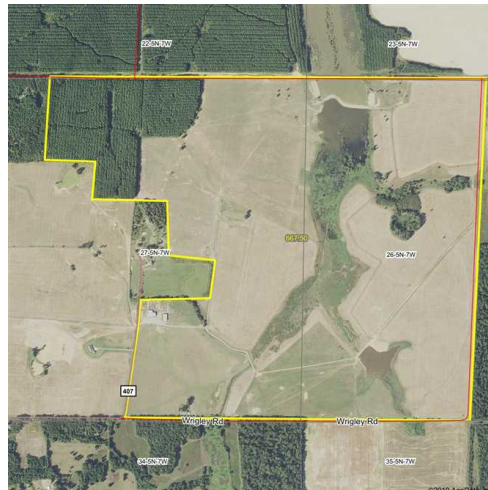

MOSSY OAK PROPERTIES

Mossy Oak Properties Delta Land Management Co.

2024 North Main St.
North Little Rock, AR 72114

Phone: (501) 604-4565

Fax: (501) 604-4566

Link: <http://www.mossyoakproperties.com/land/44302>