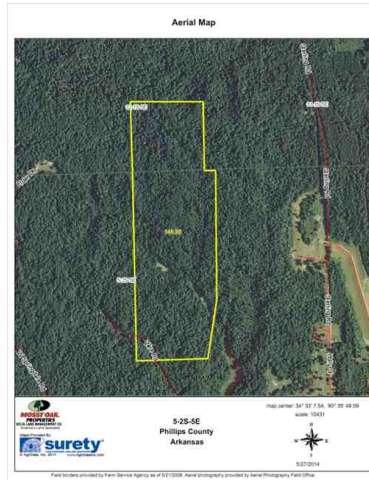

MOSSY OAK PROPERTIES

Mossy Oak Properties Delta Land Management Co.

2024 North Main St.
North Little Rock, AR 72114

Phone: (501) 604-4565

Fax: (501) 604-4566

Link: <http://www.mossyoakproperties.com/land/17447>