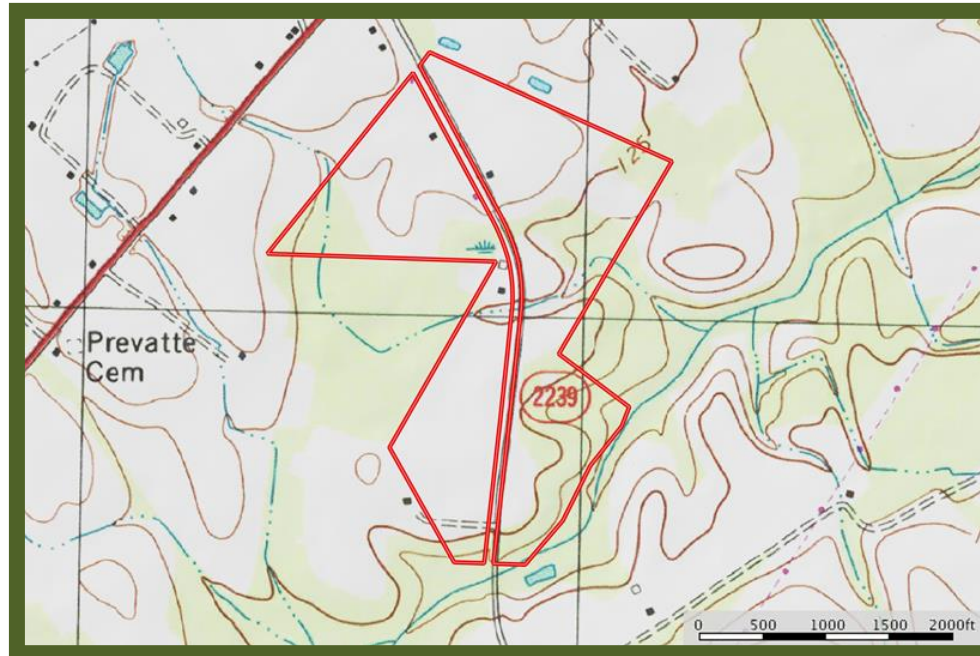

Casey Farm Topographical Map

Marty Lanier
(910) 617-4326
mlanier@mossyoakproperties.com

Owners and owner's agents make no claims as to the accuracy of this map. This is not an official survey.