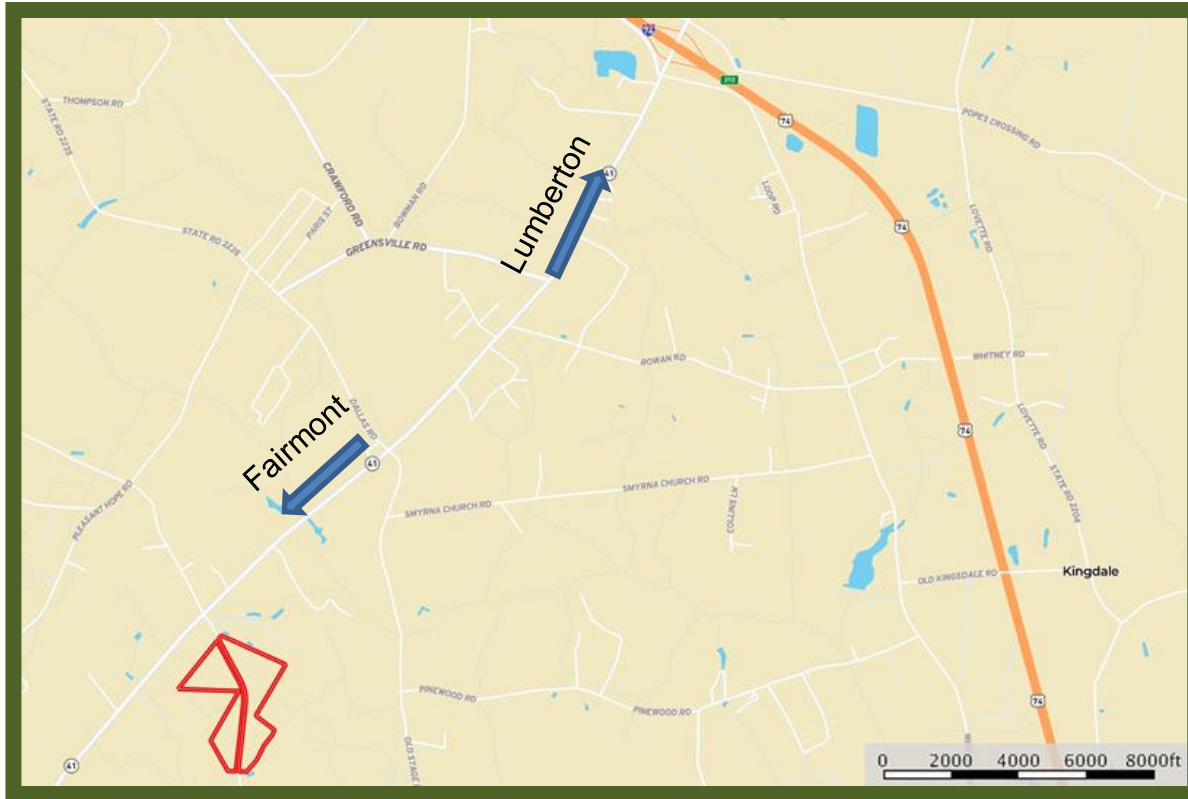

Casey Farm Location Map

Marty Lanier
(910) 617-4326
mlanier@mossyoakproperties.com

Owners and owner's agents make no claims as to the accuracy of this map. This is not an official survey.