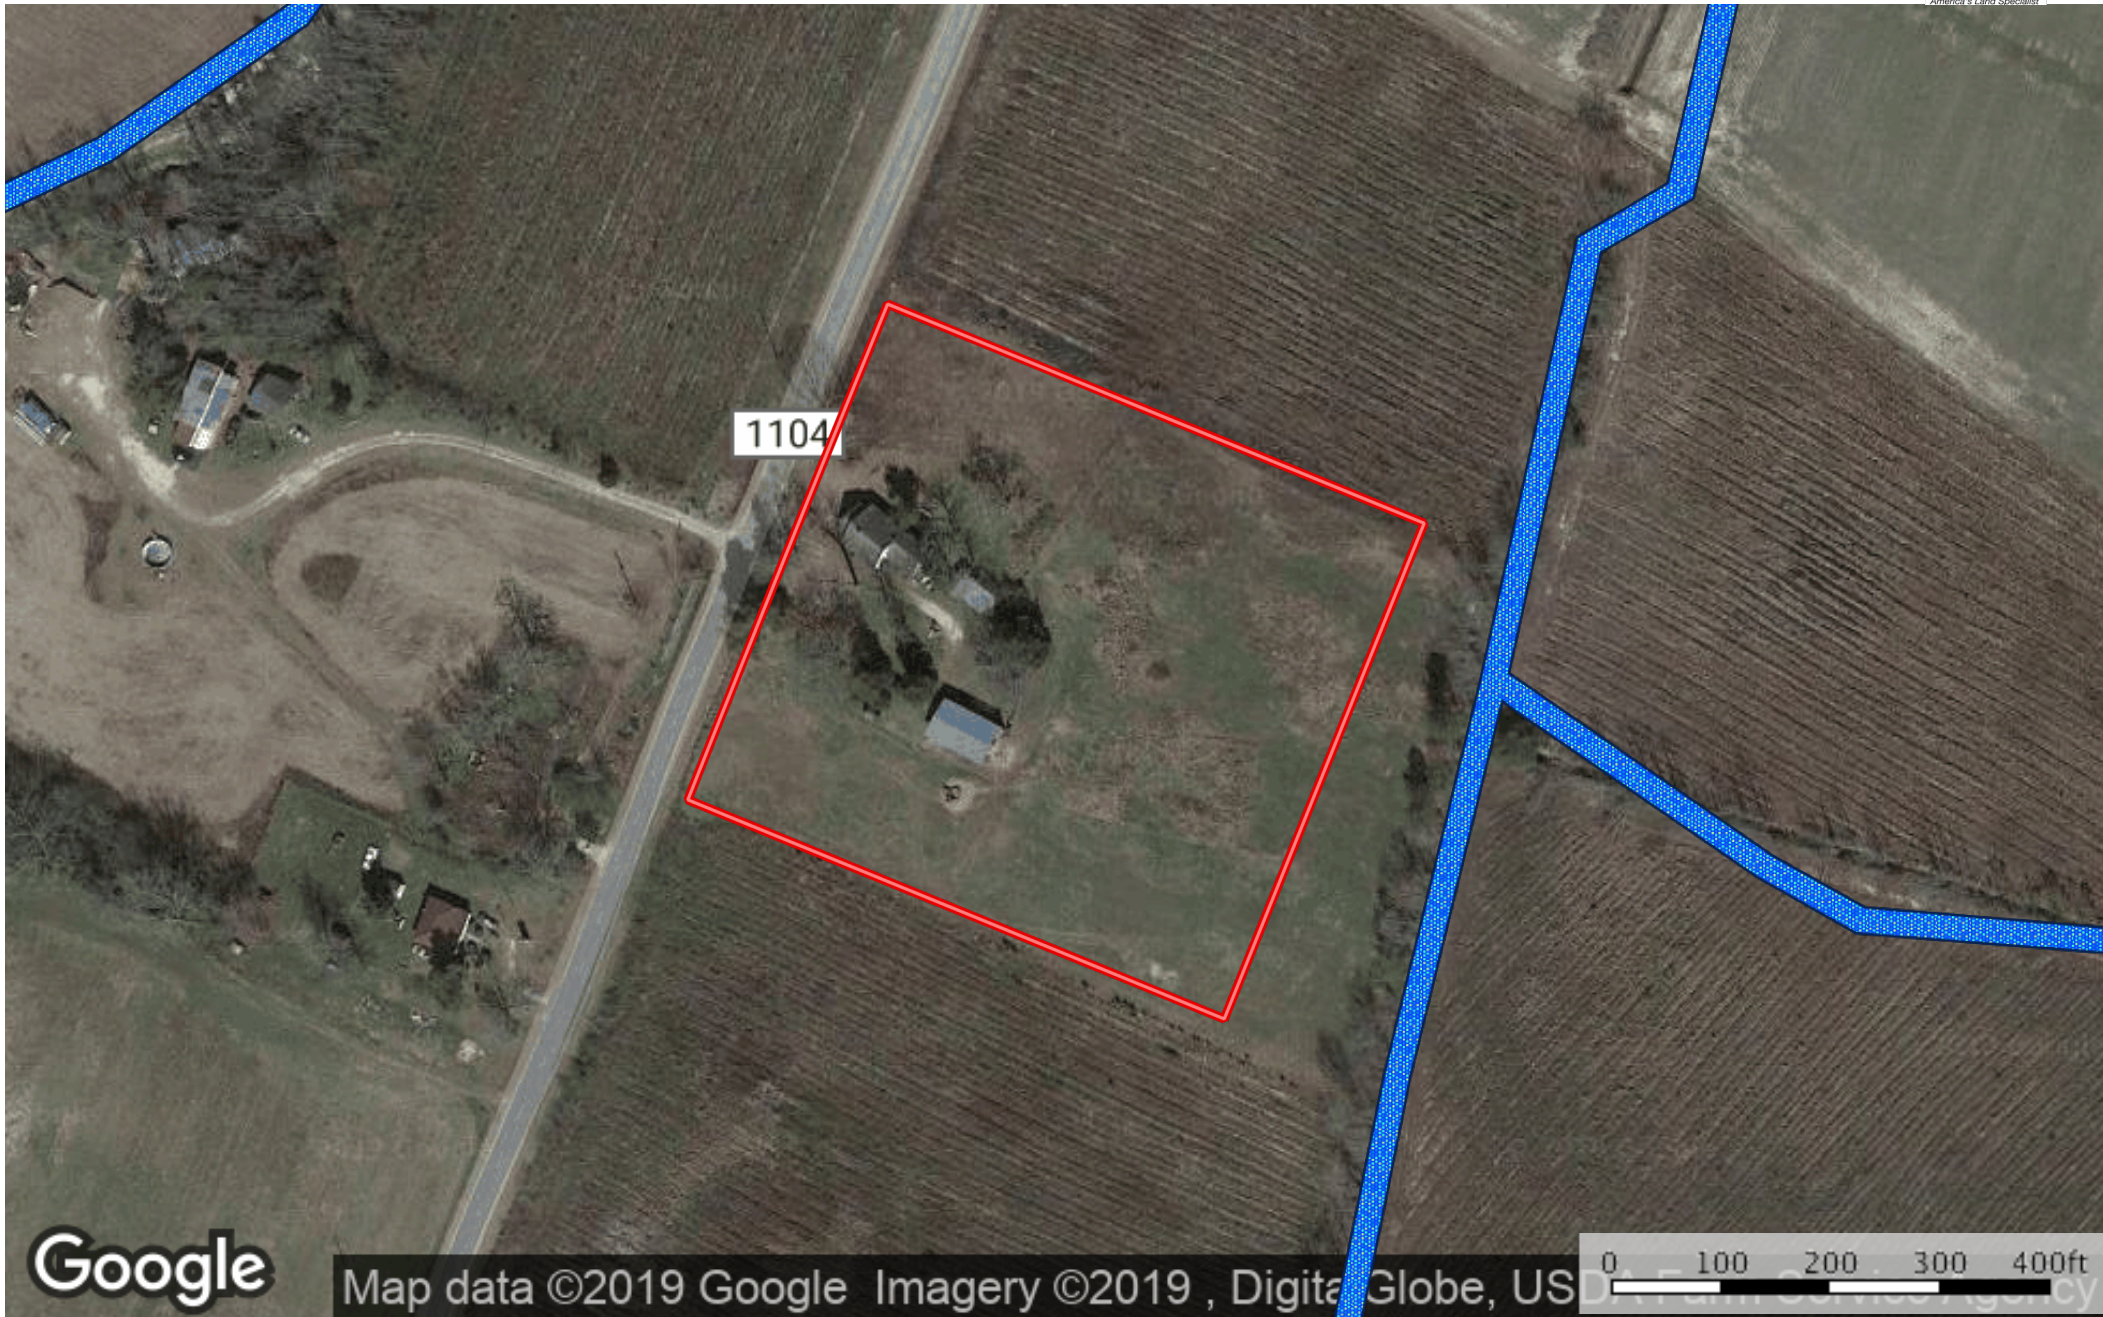

4 acres Conrad Robeson KR
Robeson County, North Carolina, 4 AC +/-

- Boundary
- Wetlands
- Riparian