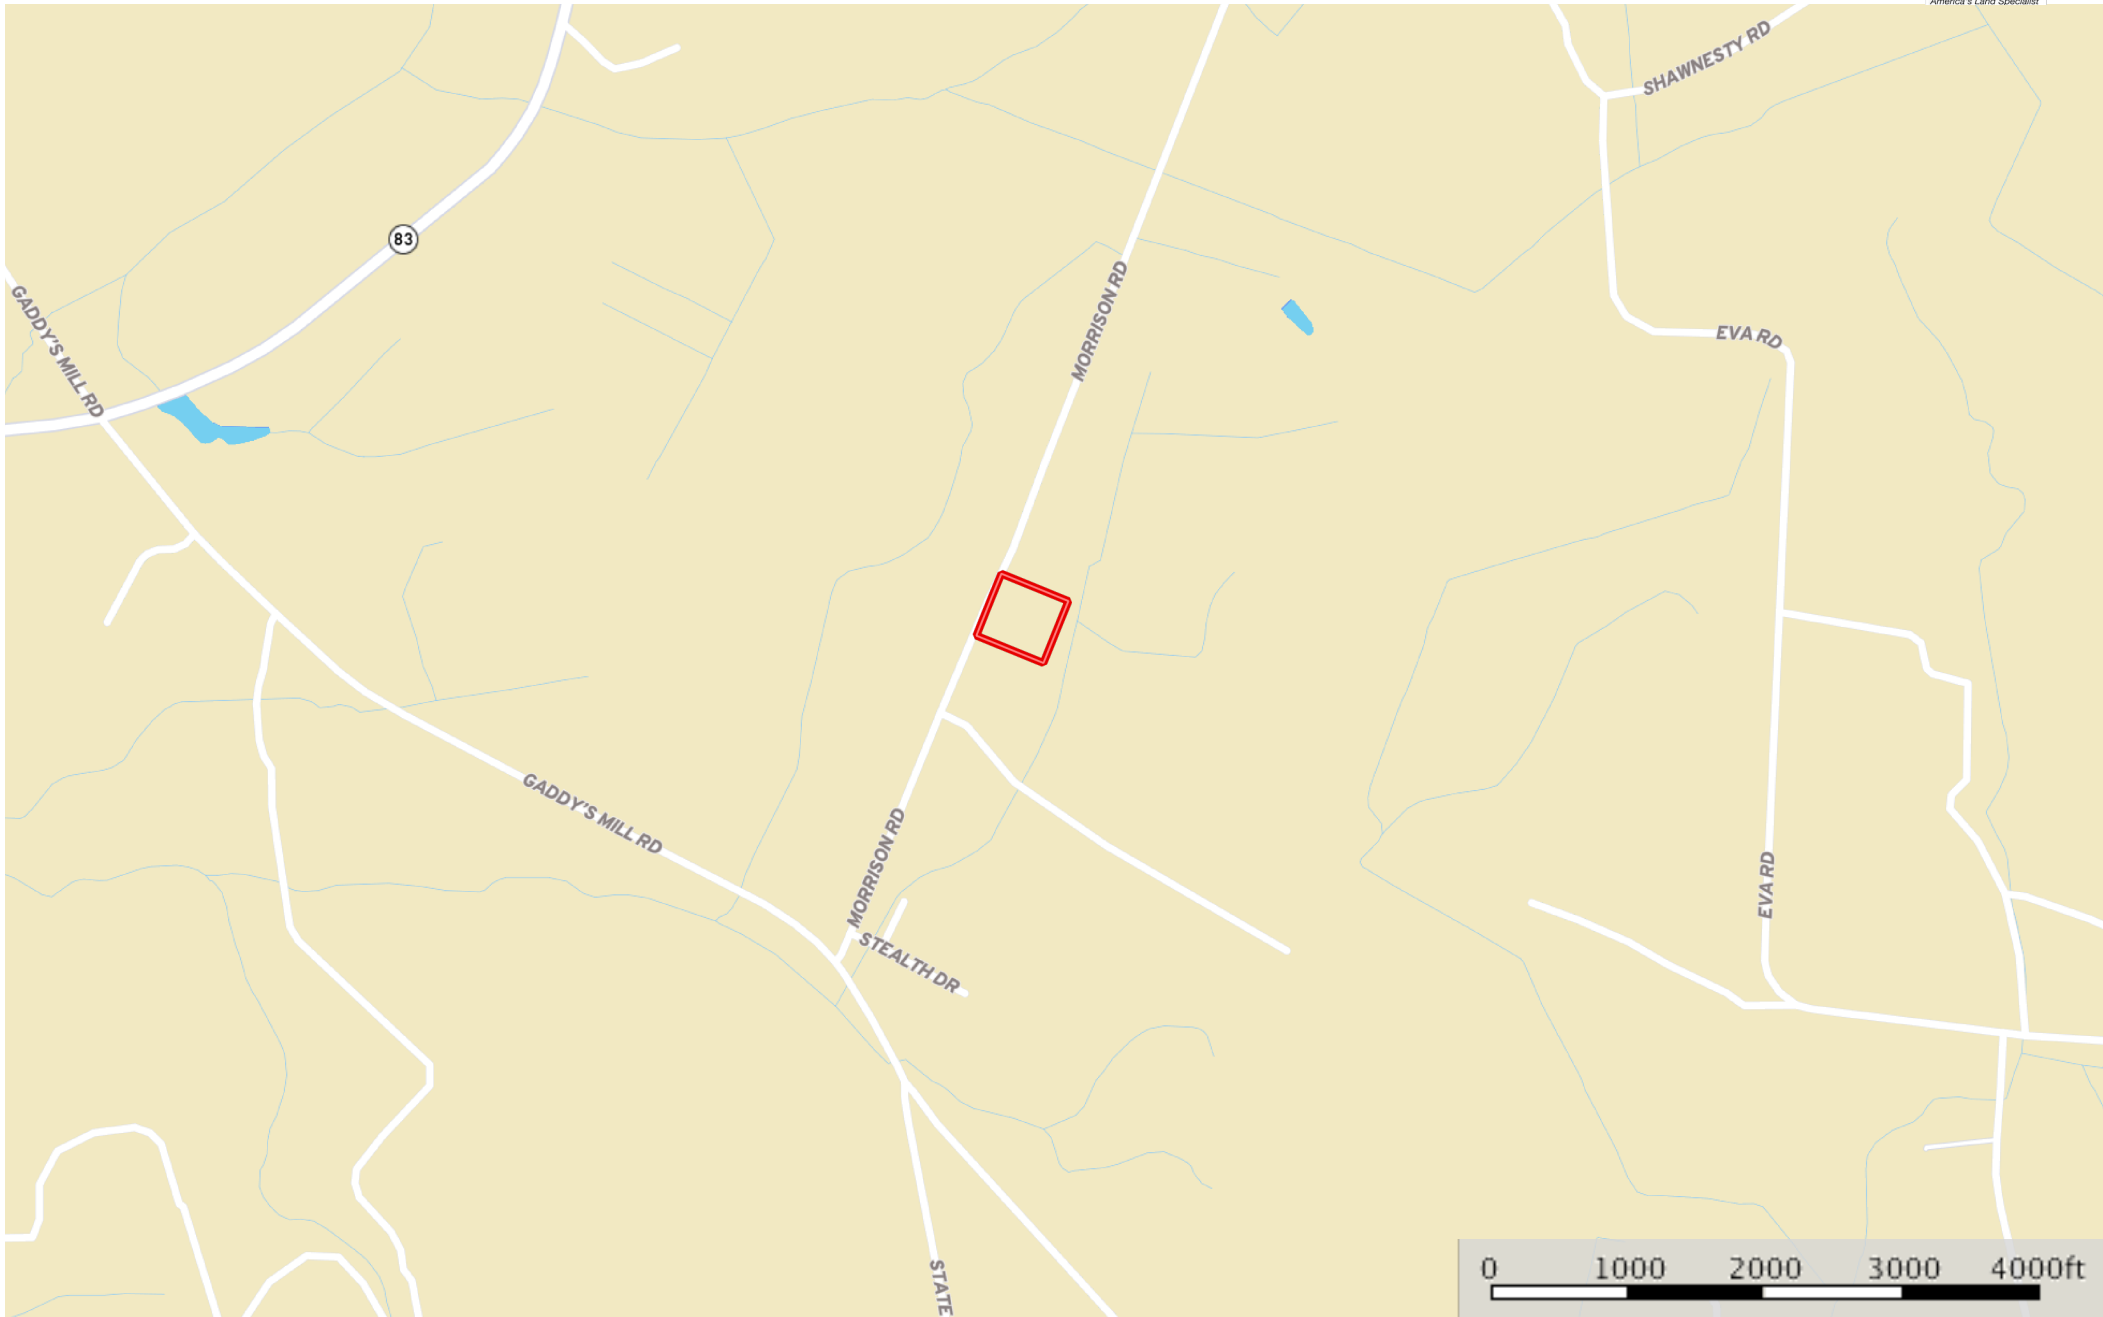

4 acres Conrad Robeson KR

Robeson County, North Carolina, 4 AC +/-

Boundary