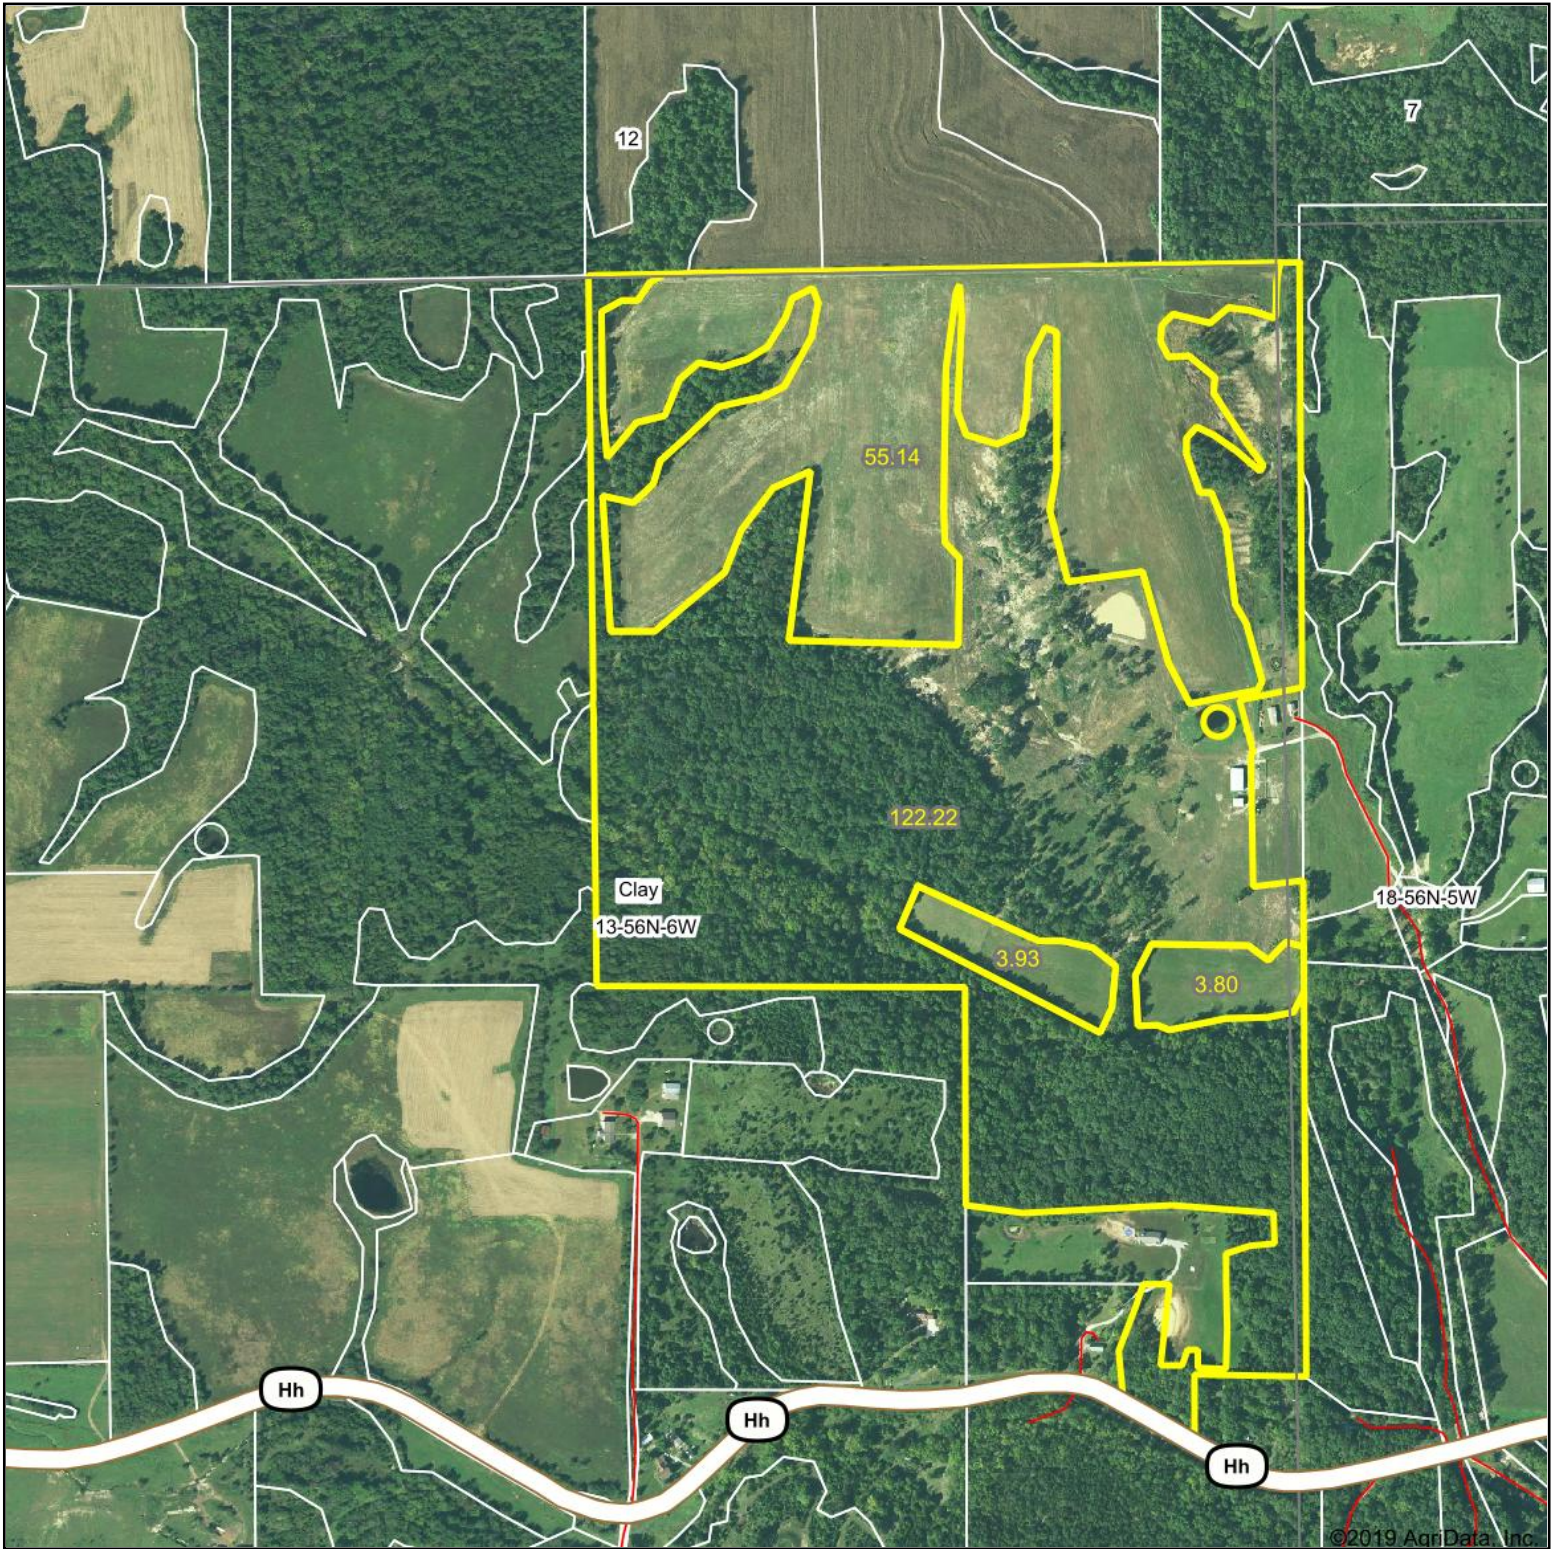

Aerial Map

map center: 39° 39' 4.32, -91° 31' 2.55

Maps Provided By:

CUSTOMIZED ONLINE MAPPING
© AgriData, Inc. 2019 www.AgriDataInc.com

13-56N-6W
Ralls County
Missouri

3/1/2019