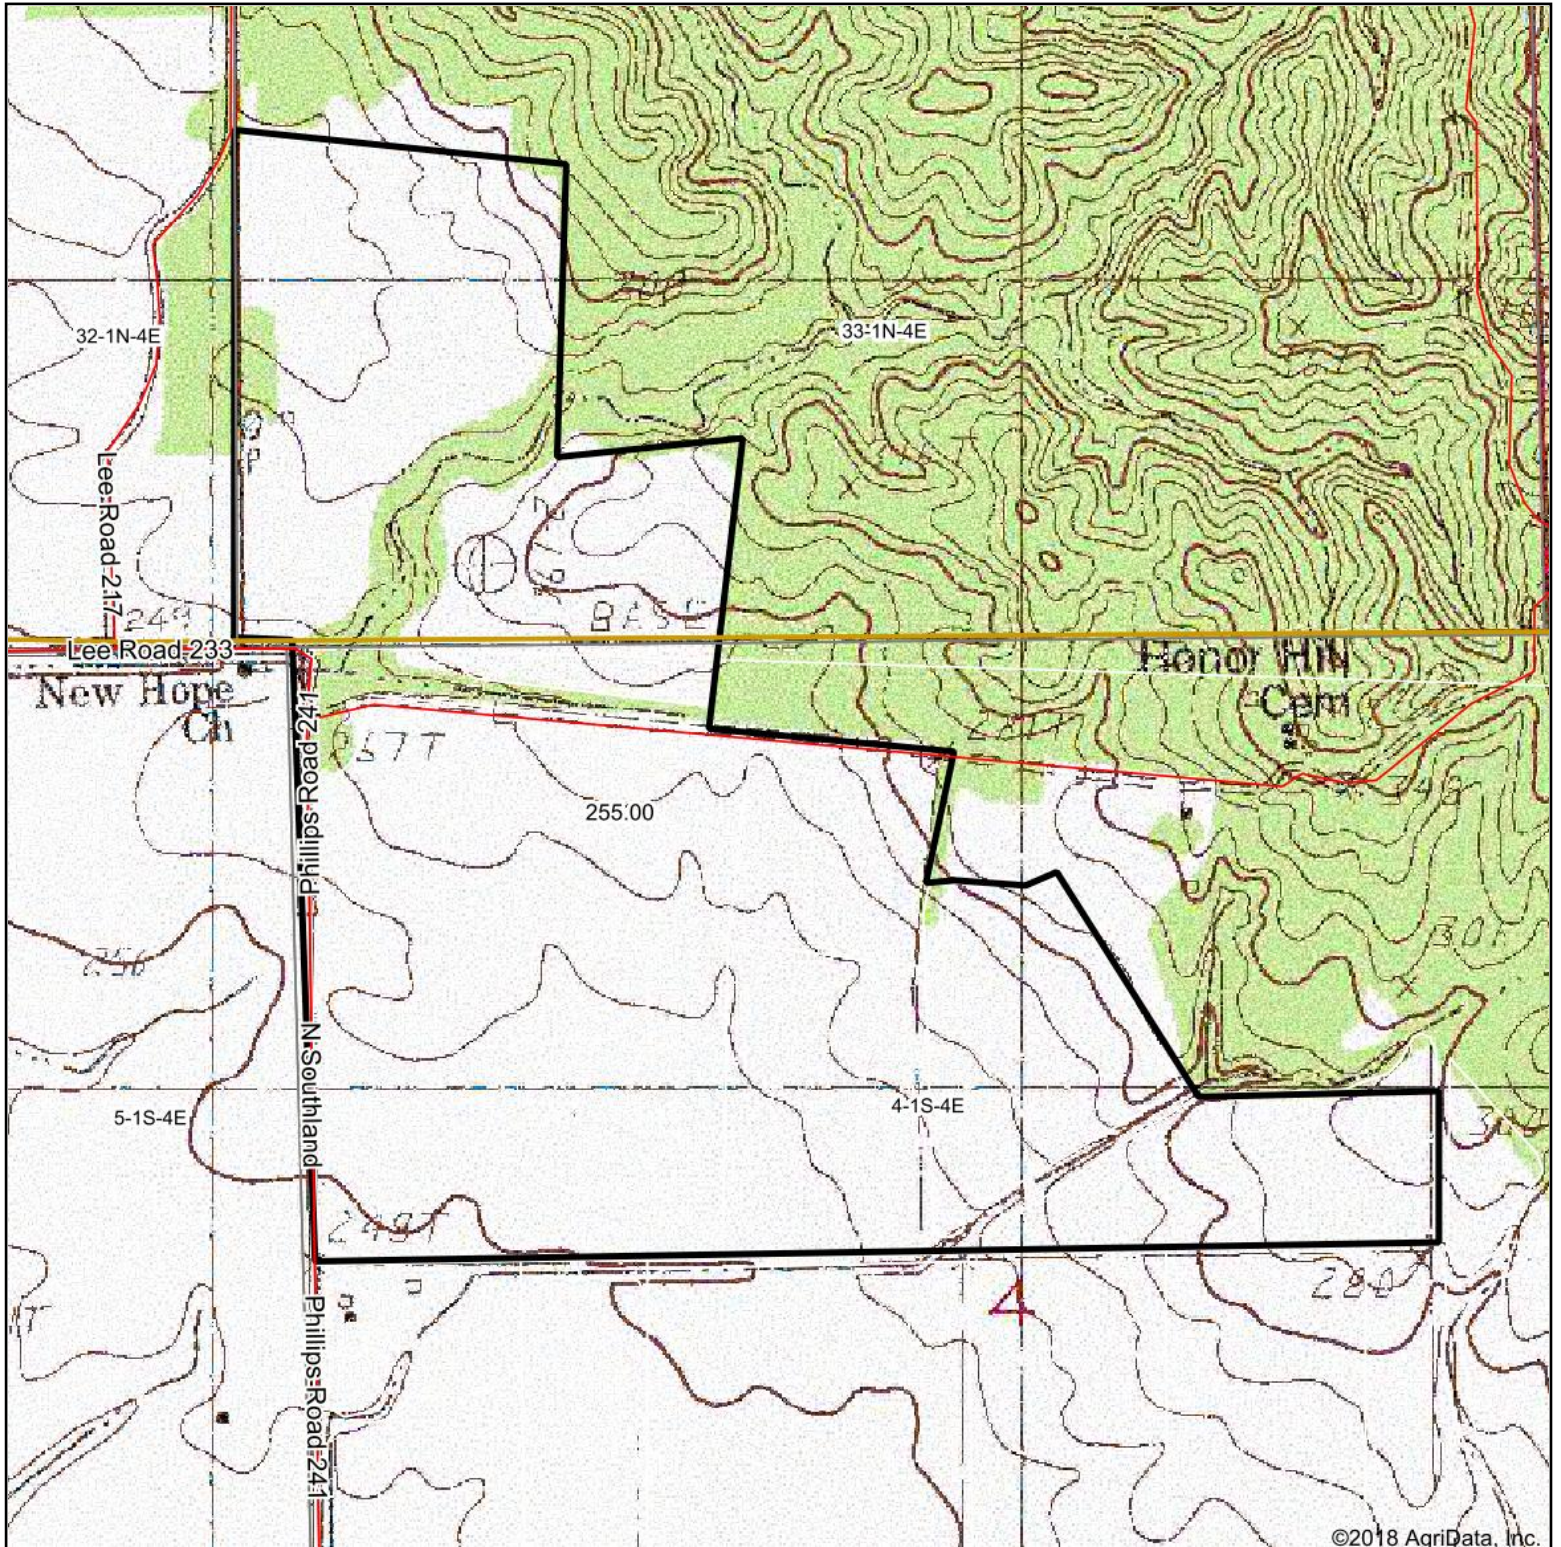

Topography Map

©2018 AgriData, Inc.

map center: 34° 38' 25.45, -90° 41' 26.04

MOSSY OAK
PROPERTIES
DELTA LAND MANAGEMENT CO.
America's Land Specialist

Maps Provided By:

surety
CUSTOMIZED ONLINE MAPPING
© AgriData, Inc. 2018 www.AgriDataInc.com

4-1S-4E
Phillips County
Arkansas

6/29/2018