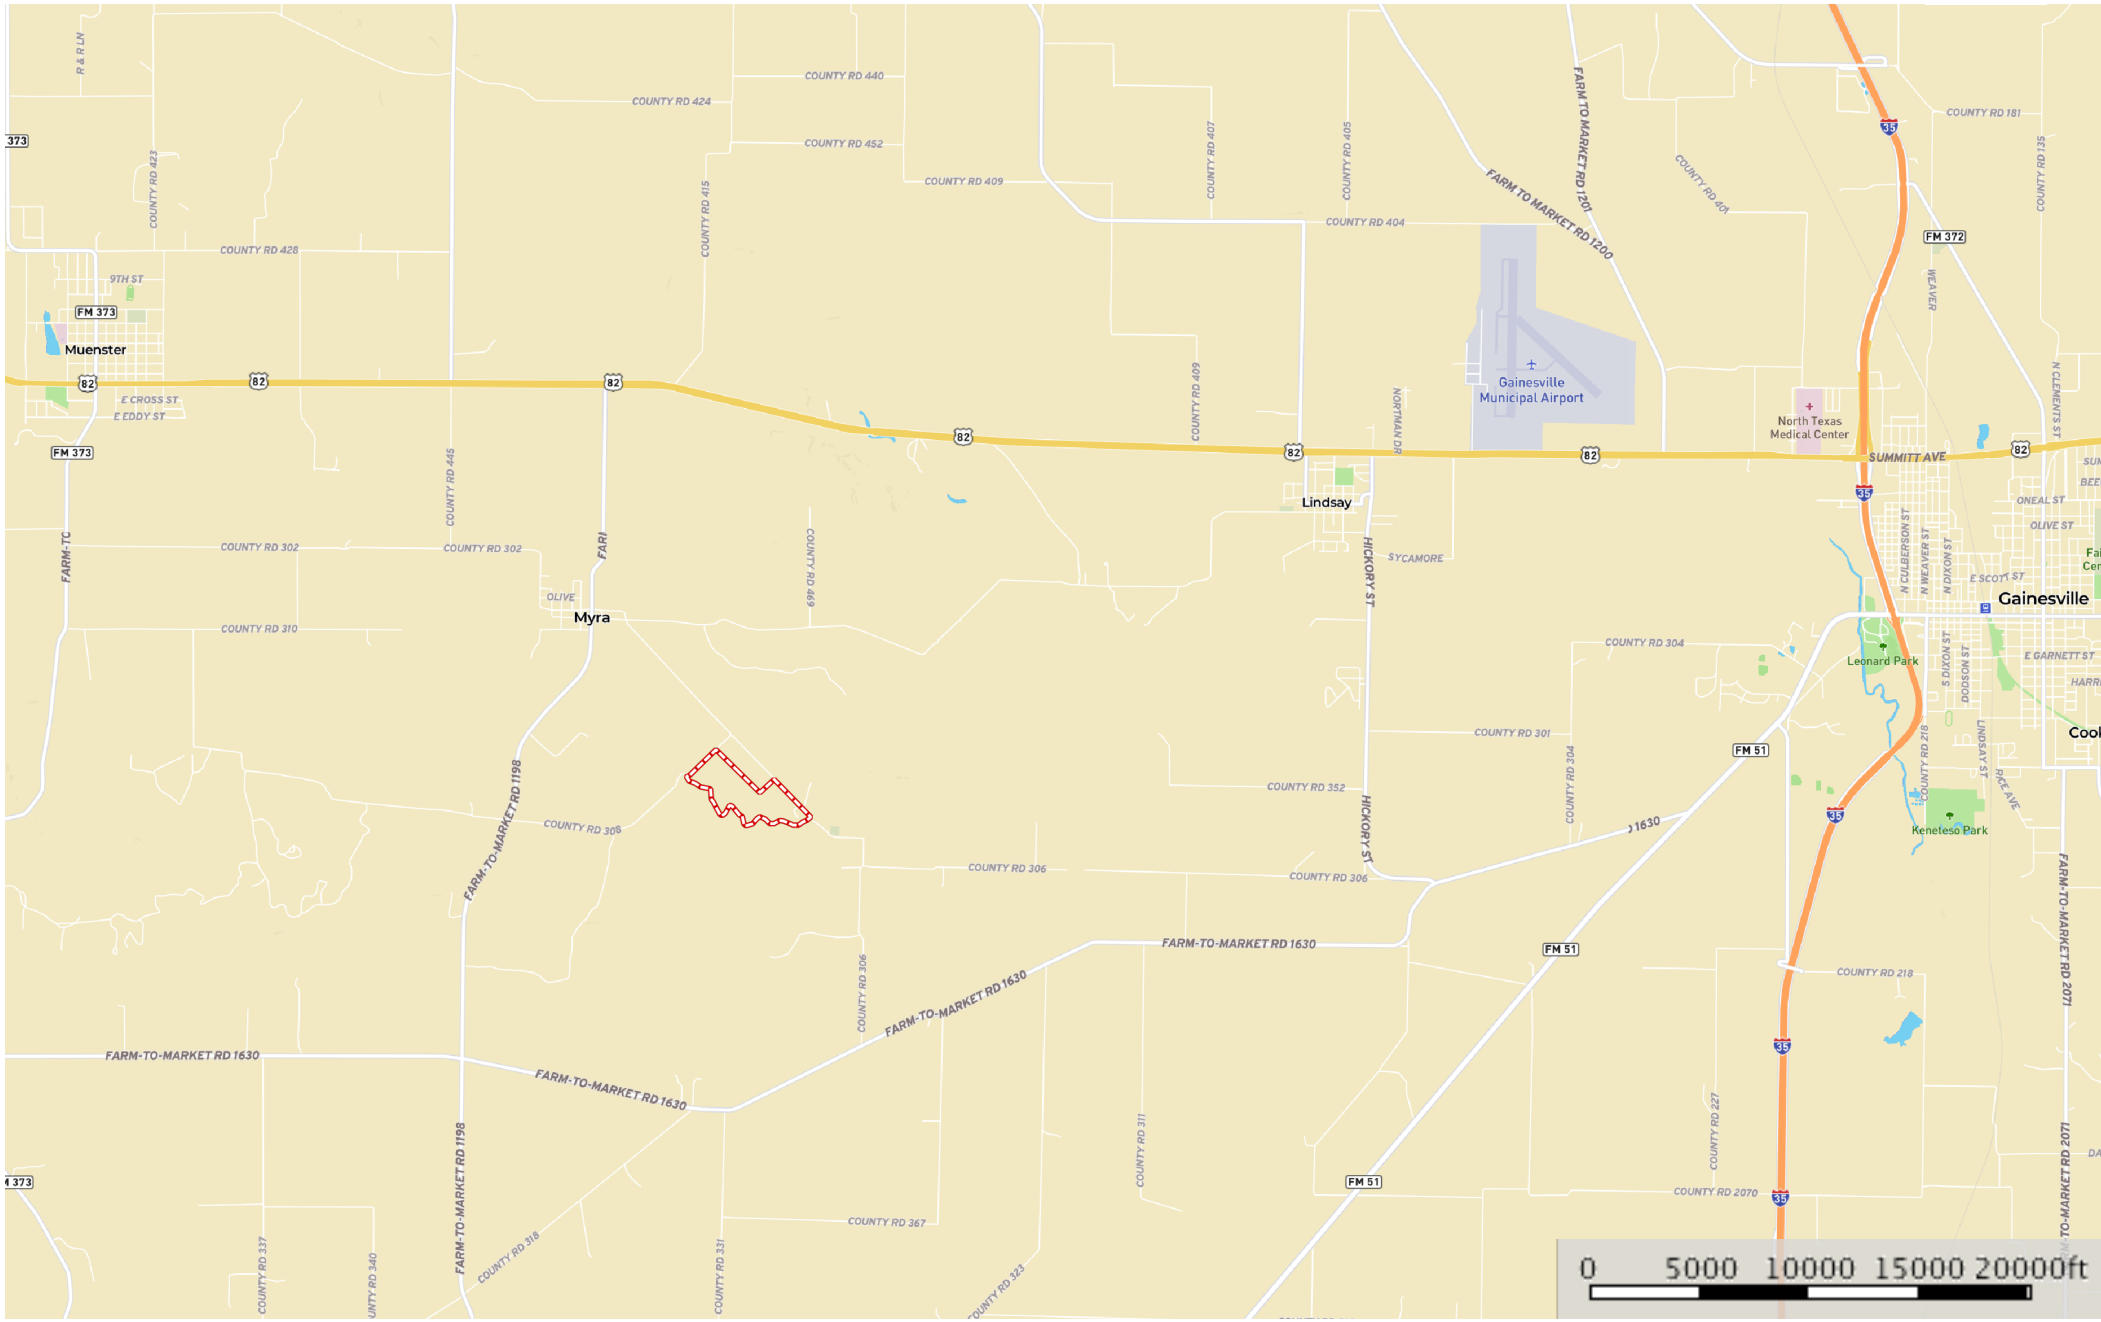

Furhmann

Cooke County, Texas, 130 AC +/-

 Boundary