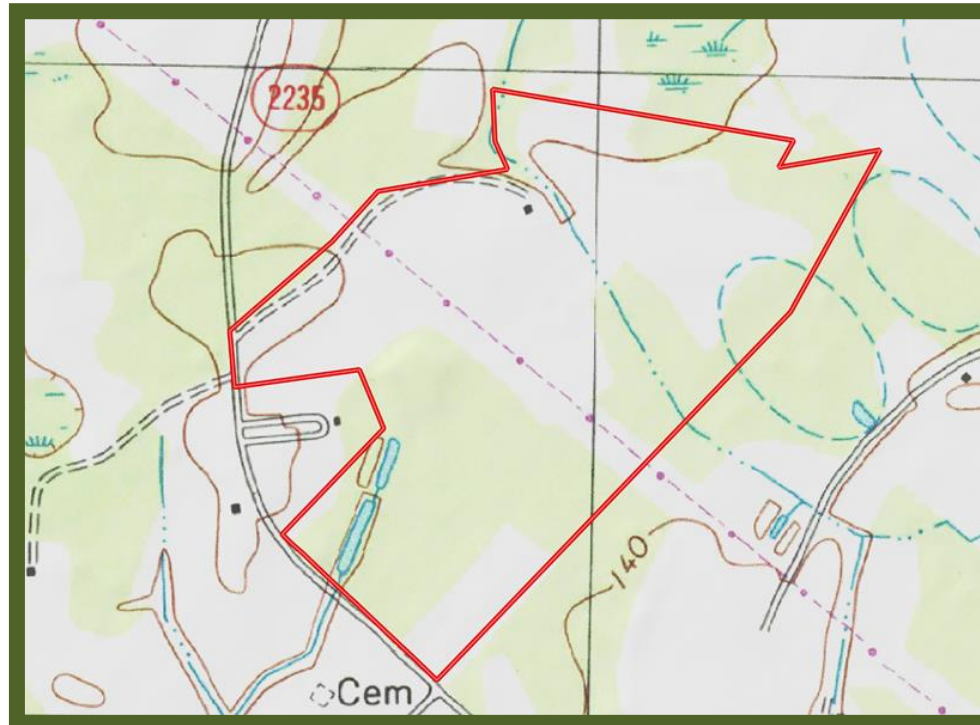

Barnes Farm and Lake Topographical Map

Marty Lanier
(910) 617-4326
mlanier@mossyoakproperties.com

Owners and owner's agents make no claims as to the accuracy of this map. This is not an official survey.